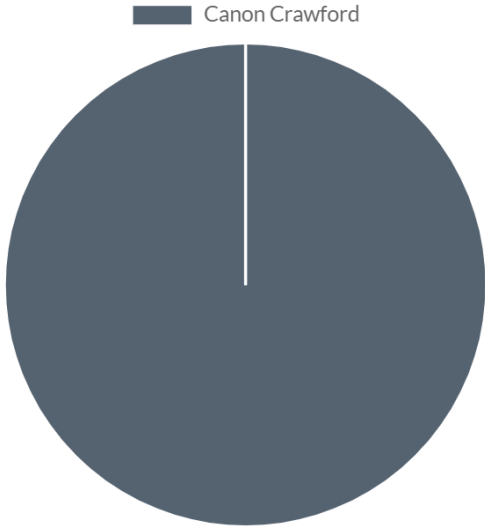

6 votes tallied and 1 abstention from 7 ballots

Area 3

Roam Romagnoli wins with 100.0% of the vote.

10 votes tallied and 3 abstentions from 13 ballots

2020-2022 Academic Senate Area Representative Election Results

Area 4

Summer Winston wins with 100.0% of the vote.

5 votes tallied and 2 abstentions from 7 ballots

Area 5

Sean Martin wins with 66.7% of the vote.

12 votes tallied and 1 abstention from 13 ballots

Area 6

Canon Crawford wins with 100.0% of the vote.

5 votes tallied and 2 abstentions from 7 ballots

2020-2022 Academic Senate Area Representative Election Results

Area 7

Anne Donegan wins with 100.0% of the vote.

6 votes tallied and 1 abstention from 7 ballots