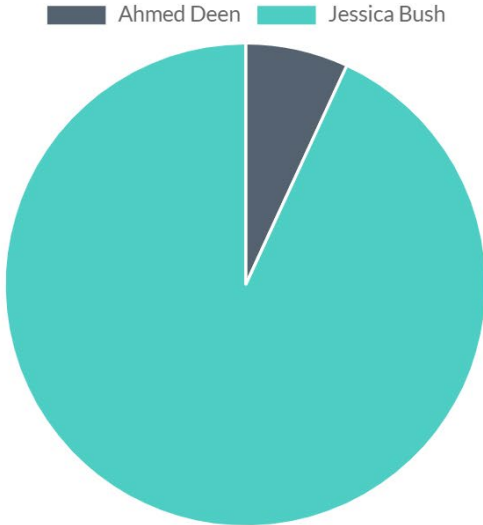

Area 10

Monica Ohkubo and Andrea Thomas win with 50.0% of the vote each.

12 votes tallied and 2 abstentions from 8 ballots

Area 11

Jesse Kosten wins with 100.0% of the vote.

4 votes tallied and 0 abstentions from 4 ballots

Area 12

Jessica Bush wins with 93.1% of the vote.

29 votes tallied and 2 abstentions from 31 ballots

2020-2022 Academic Senate Area Representative Election Results

Area 13

Michael Ludder wins with 39.5% of the vote.