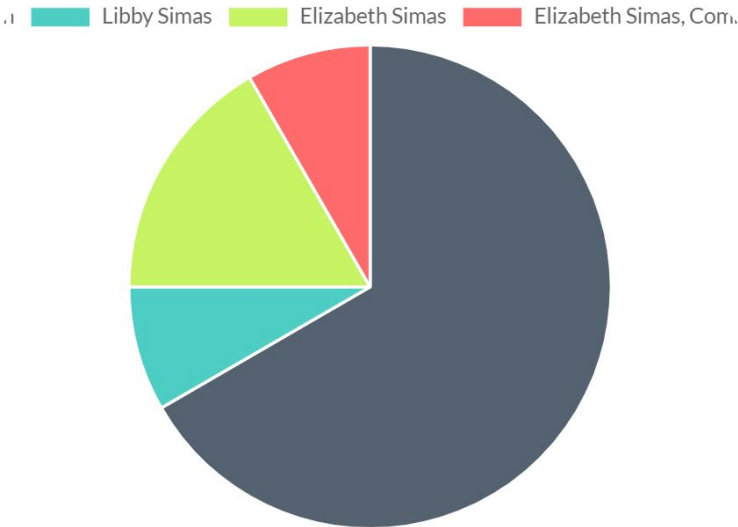

6 votes tallied and 1 abstention from 7 ballots

Area 3

Roam Romagnoli wins with 100.0% of the vote.

10 votes tallied and 3 abstentions from 13 ballots

2020-2022 Academic Senate Area Representative Election Results

Area 4

Summer Winston wins with 100.0% of the vote.

5 votes tallied and 2 abstentions from 7 ballots

Area 5

Sean Martin wins with 66.7% of the vote.

12 votes tallied and 1 abstention from 13 ballots

Area 6

Canon Crawford wins with 100.0% of the vote.

5 votes tallied and 2 abstentions from 7 ballots

2020-2022 Academic Senate Area Representative Election Results

Area 7

Anne Donegan wins with 100.0% of the vote.

6 votes tallied and 1 abstention from 7 ballots

Area 8

Laura Aspinall wins with 100.0% of the vote.

7 votes tallied and 1 abstention from 8 ballots

Area 9

Kat Valenzuela wins with 100.0% of the vote.

9 votes tallied and 0 abstentions from 9 ballots

2020-2022 Academic Senate Area Representative Election Results