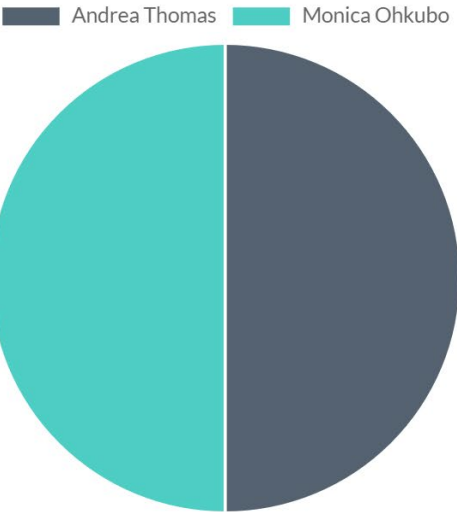

Area 4

Summer Winston wins with 100.0% of the vote.

5 votes tallied and 2 abstentions from 7 ballots

Area 5

Sean Martin wins with 66.7% of the vote.

12 votes tallied and 1 abstention from 13 ballots

Area 6

Canon Crawford wins with 100.0% of the vote.

5 votes tallied and 2 abstentions from 7 ballots

2020-2022 Academic Senate Area Representative Election Results

Area 7

Anne Donegan wins with 100.0% of the vote.

6 votes tallied and 1 abstention from 7 ballots

Area 8

Laura Aspinall wins with 100.0% of the vote.

7 votes tallied and 1 abstention from 8 ballots

Area 9

Kat Valenzuela wins with 100.0% of the vote.

9 votes tallied and 0 abstentions from 9 ballots

2020-2022 Academic Senate Area Representative Election Results

Area 10

Monica Ohkubo and Andrea Thomas win with 50.0% of the vote each.

12 votes tallied and 2 abstentions from 8 ballots

Area 11

Jesse Kosten wins with 100.0% of the vote.

4 votes tallied and 0 abstentions from 4 ballots