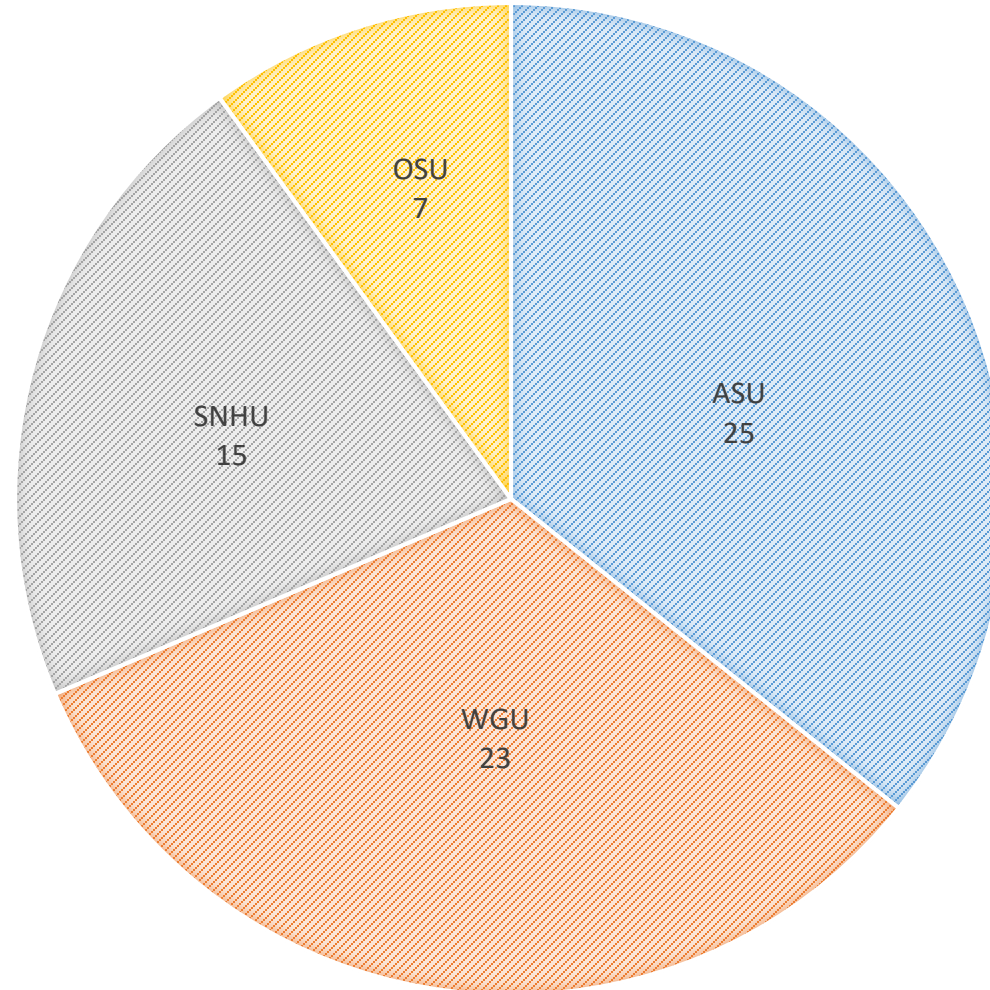

- Started in 2019
- Four weeks in July/August
- Provide insight into application process, financial aid/scholarships and creating college list
- 287 students registered & average 40 each week

Where Do SRJC Students Transfer?

■ In-State Private

A Closer Look

SRJC → UC Fall 2022

Click home button to reset map.
The color legend represents the most popular UC campus at a community college.

Size Legend

Enrollees by campus, fall
(Select a campus to filter)

A Closer Look

Top 10 CSU Campuses 2017-2021

Campus	# Enrolled
Sonoma	2235
San Francisco	420
Sacramento	355
Chico	237
Humboldt	162
San Jose	150
San Luis Obispo	91
Long Beach	80
San Diego	67
East Bay	66

A Closer Look

Out of State = Online

Transfer Center

University Starts Here