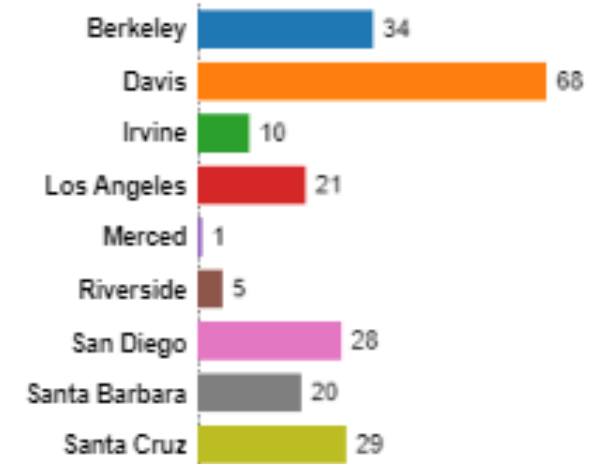

SSU and UCD are top choices for SRJC Students

Acceptance rate to
CSU = 92%
UC = 80%

~1,400 students transfer from SRJC to a four year university each year

■ CA State Univ (CSU)

■ Out of State

■ University of CA (UC)

■ In-State Private

A Closer Look

SRJC → UC Fall 2022

Click home button to reset map.
The color legend represents the most popular UC campus at a community college.

Size Legend

Enrollees by campus, fall
(Select a campus to filter)

A Closer Look

Top 10 CSU Campuses 2017-2021

Campus	# Enrolled
Sonoma	2235
San Francisco	420
Sacramento	355
Chico	237
Humboldt	162
San Jose	150
San Luis Obispo	91
Long Beach	80
San Diego	67
East Bay	66

A Closer Look