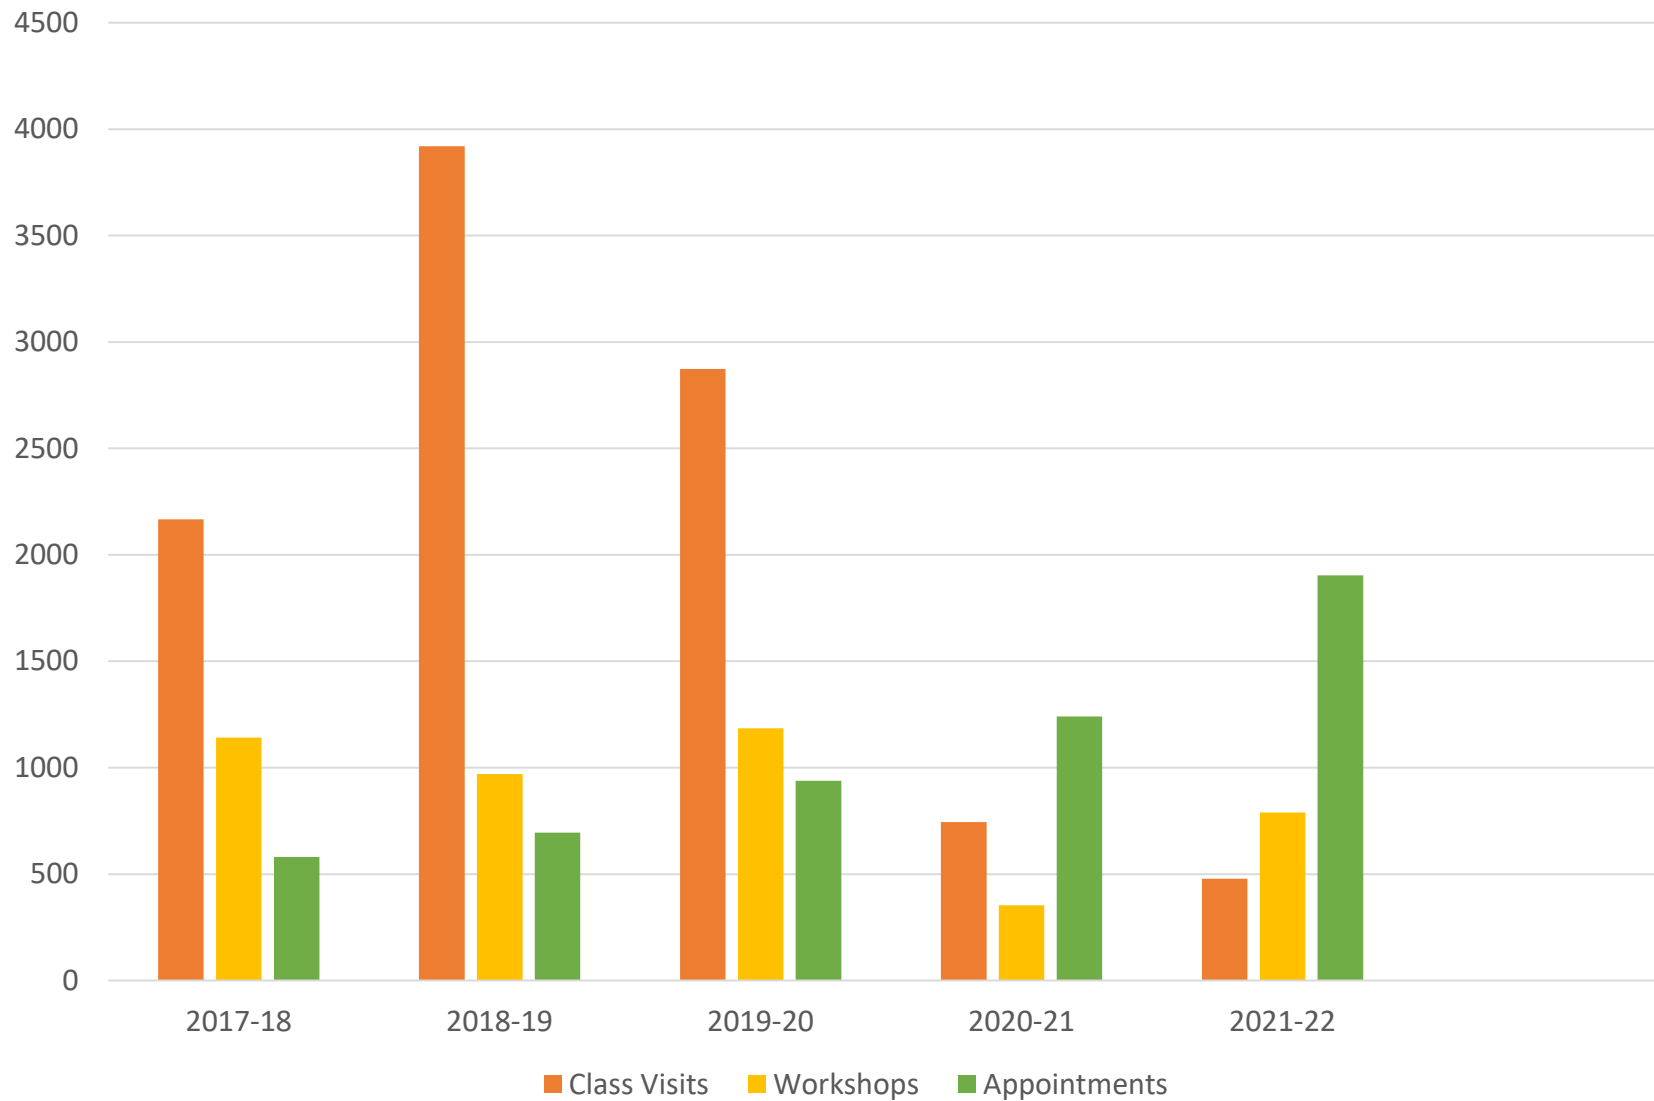

- Q&A Sessions
- Application Review
- Essay Review
- Canvas Resource Library

Workshops

- In person
- Zoom
- Online

Class Presentations

- 10-minute overview
- 1 hour transfer presentation

In/Out Reach

- SRJC Events
- Collaboration
- High School Presentations
- Community Events

University Representatives

- In Person
- Zoom

Social Media

- PR Transfer Tuesday Videos
- TC Instagram

2021-22 Students Served

1903
Appointments

478
Class
Presentation

71
University Reps

893
Workshops

605
Monthly
Newsletter

528
App Review
Live Chat & QQ

Students Served 2017-2022

Welcome Day 2022

TRANSFER DAY
SEPTEMBER 2022

Transfer Celebration May 11, 2023

Annual Transfer Boot Camp

- Started in 2019
- Four weeks in July/August
- Provide insight into application process, financial aid/scholarships and creating college list
- 287 students registered & average 40 each week

Where Do SRJC Students Transfer?