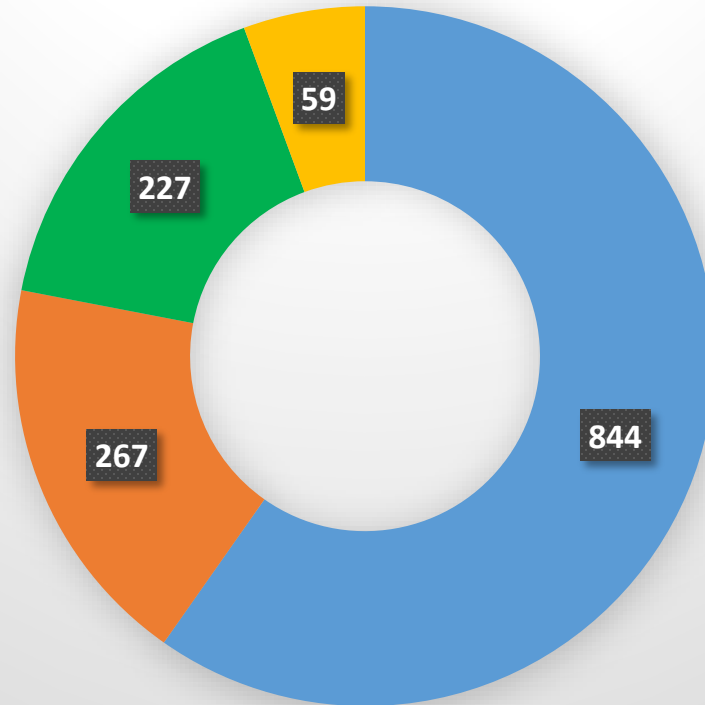

- Started in 2019
- Four weeks in July/August
- Provide insight into application process, financial aid/scholarships and creating college list
- 287 students registered & average 40 each week

Where Do SRJC Students Transfer?

SSU and UCD are top choices for SRJC Students

Acceptance rate to
CSU = 92%
UC = 80%

~1,400 students transfer from SRJC to a four year university each year

■ CA State Univ (CSU)

■ Out of State

■ University of CA (UC)

■ In-State Private

A Closer Look

SRJC → UC Fall 2022

Click home button to reset map.
The color legend represents the most popular UC campus at a community college.

Size Legend

Enrollees by campus, fall
(Select a campus to filter)