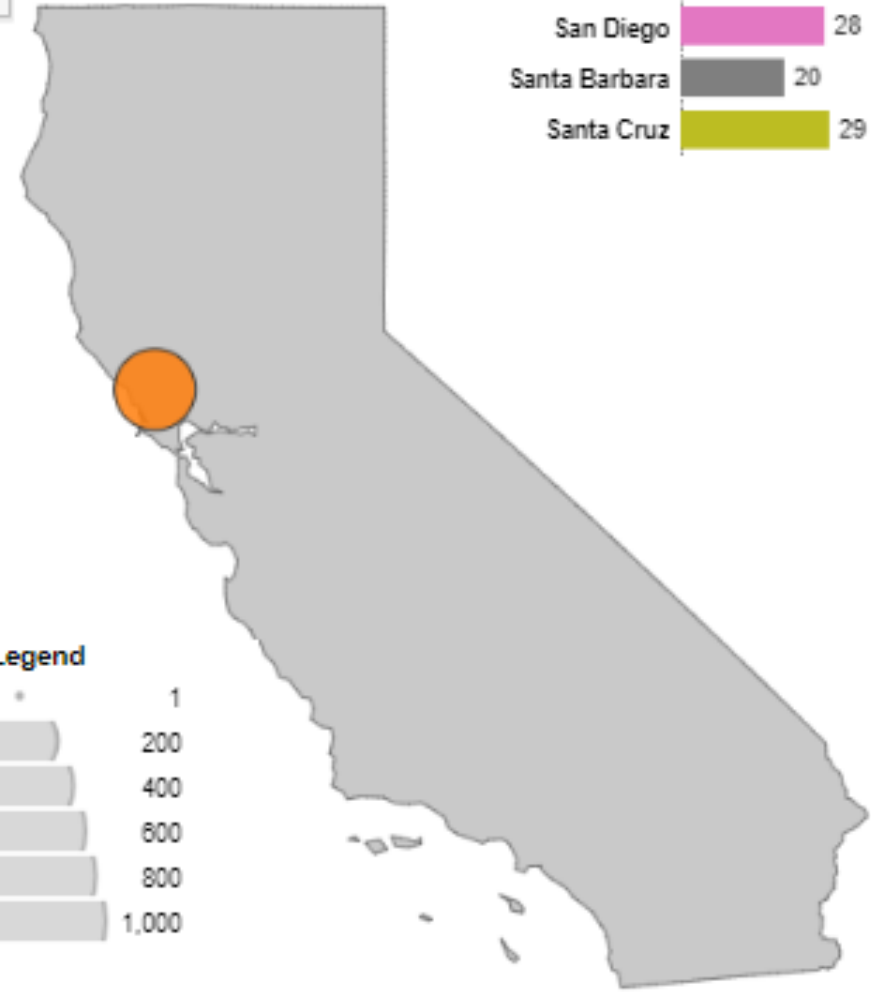

■ In-State Private

A Closer Look

SRJC → UC Fall 2022

Click home button to reset map.
The color legend represents the most popular UC campus at a community college.

Size Legend

Enrollees by campus, fall
(Select a campus to filter)

A Closer Look

Top 10 CSU Campuses 2017-2021

Campus	# Enrolled
Sonoma	2235
San Francisco	420
Sacramento	355
Chico	237
Humboldt	162
San Jose	150
San Luis Obispo	91
Long Beach	80
San Diego	67
East Bay	66

A Closer Look