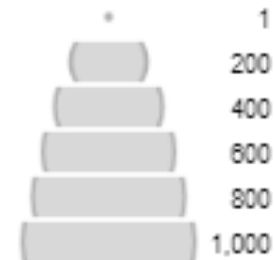

■ In-State Private

A Closer Look

SRJC → UC Fall 2022

Click home button to reset map.
The color legend represents the most popular UC campus at a community college.

Size Legend

Enrollees by campus, fall
(Select a campus to filter)